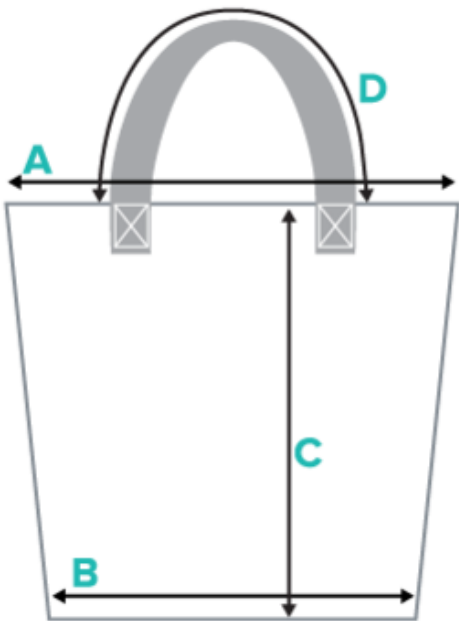

Size guide

US sizes (In)

Metric sizes (Cm)

Specification info

- A 19 3/4
- B 13 3/4
- C 17 3/8
- D 28 3/4

This size guide shows product measurements taken when products are laid flat. Actual product measurements may vary by up to 1" because they're custom-made by hand.